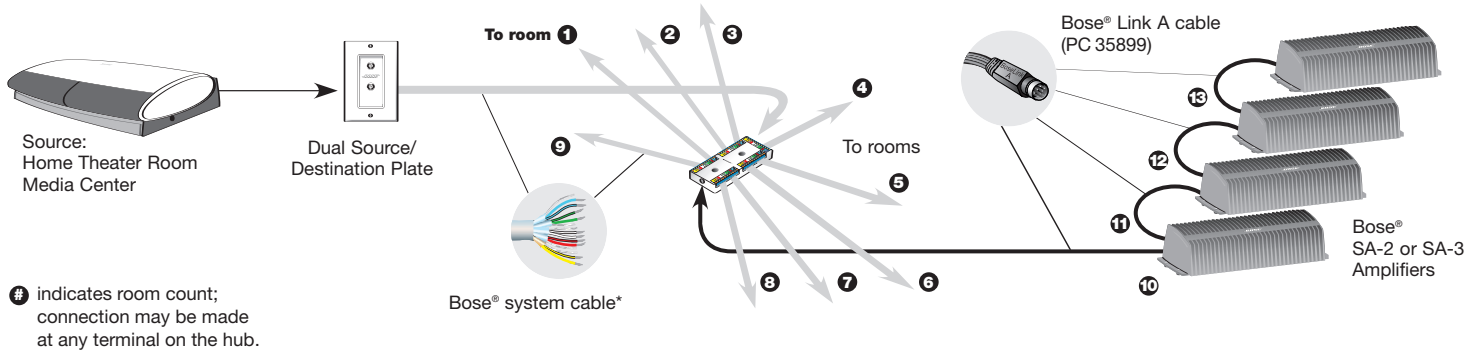

Bose® link Hub Connection configuration 3

Bose® link Hub

Extension/Expansion Terminal Block
White PC 35943

Buy Bose Accessories online at
<http://www.4electronicwarehouse.com>
or call 1-866-224-6171

**For technical assistance,
call Bose at (877) 633-4405**

BOSE®
Better sound through research®

©2005 Bose Corporation, The Mountain Framingham, MA 01701-9168 USA

Connection configuration 1

Connection configuration 2

*Available in 500' spools (PC 34523) or 1000' spools (PC 34524)