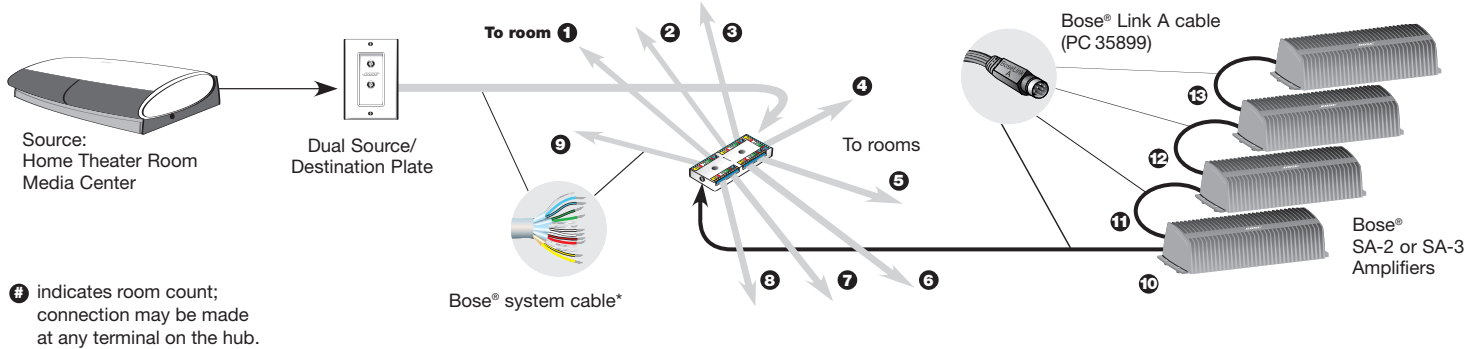

Bose® link Hub Connection configuration 3

Bose® link Hub

Extension/Expansion Terminal Block
White PC 35943

Buy Bose Accessories online at
<http://www.4electronicwarehouse.com>
or call 1-866-224-6171

**For technical assistance,
call Bose at (877) 633-4405**

BOSE®
Better sound through research®

©2005 Bose Corporation, The Mountain Framingham, MA 01701-9168 USA

Connection configuration 1

Connection configuration 2

*Available in 500' spools (PC 34523) or 1000' spools (PC 34524)