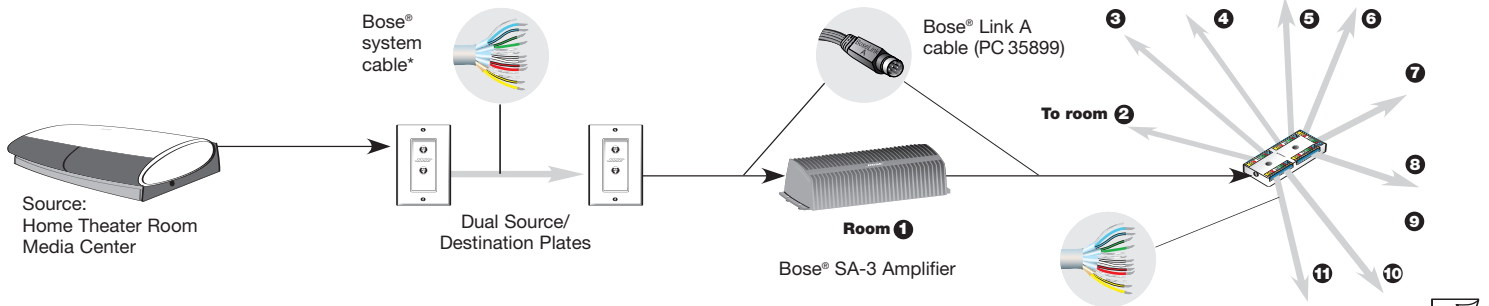

Bose® link Hub Connection configuration 3

Bose® link Hub

Extension/Expansion Terminal Block
White PC 35943

Buy Bose Accessories online at
<http://www.4electronicwarehouse.com>
or call 1-866-224-6171

**For technical assistance,
call Bose at (877) 633-4405**

BOSE®
Better sound through research®

©2005 Bose Corporation, The Mountain Framingham, MA 01701-9168 USA

Connection configuration 1

Connection configuration 2

*Available in 500' spools (PC 34523) or 1000' spools (PC 34524)