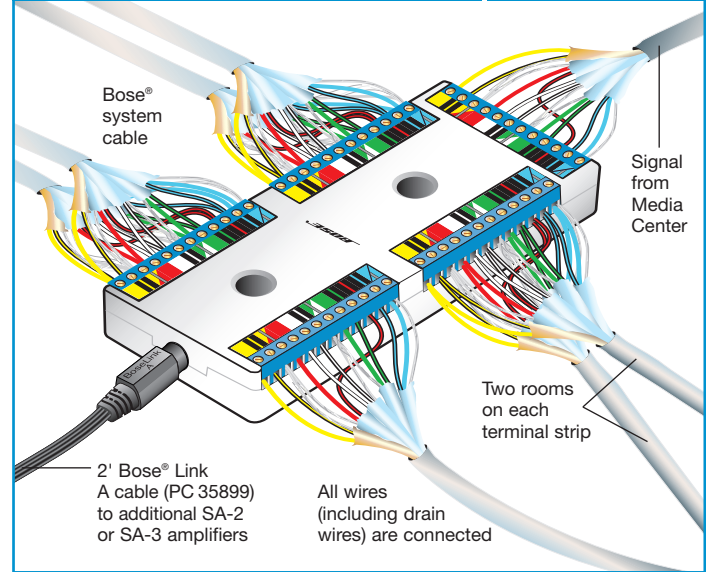

Bose® link Hub Connection configuration 3

Bose® link Hub

Extension/Expansion Terminal Block
White PC 35943

Buy Bose Accessories online at
<http://www.4electronicwarehouse.com>
or call 1-866-224-6171

**For technical assistance,
call Bose at (877) 633-4405**

BOSE®
Better sound through research®

©2005 Bose Corporation, The Mountain Framingham, MA 01701-9168 USA

Connection configuration 1

Connection configuration 2

*Available in 500' spools (PC 34523) or 1000' spools (PC 34524)