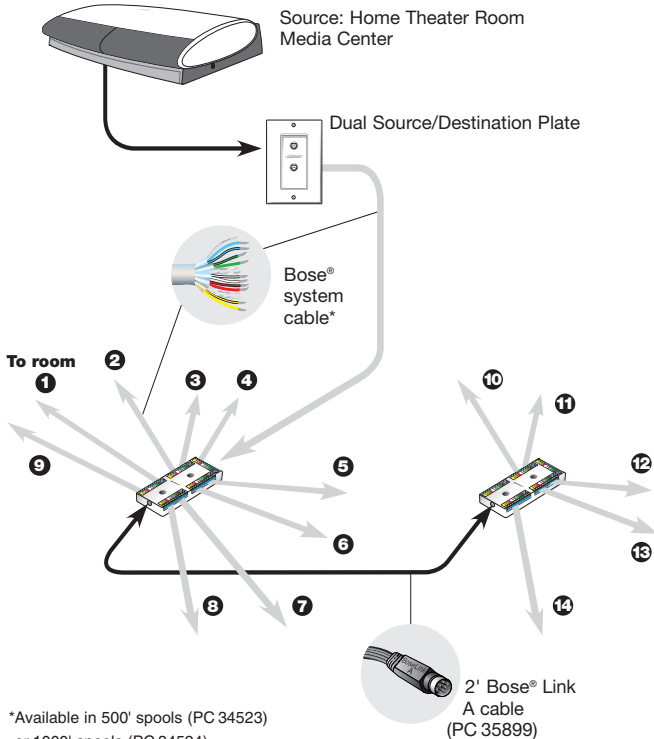

Bose® link Hub Connection configuration 3

Bose® link Hub

Extension/Expansion Terminal Block
White PC 35943

Buy Bose Accessories online at
<http://www.4electronicwarehouse.com>
or call 1-866-224-6171

**For technical assistance,
call Bose at (877) 633-4405**

BOSE®
Better sound through research®

©2005 Bose Corporation, The Mountain Framingham, MA 01701-9168 USA

Connection configuration 1

Connection configuration 2

*Available in 500' spools (PC 34523) or 1000' spools (PC 34524)