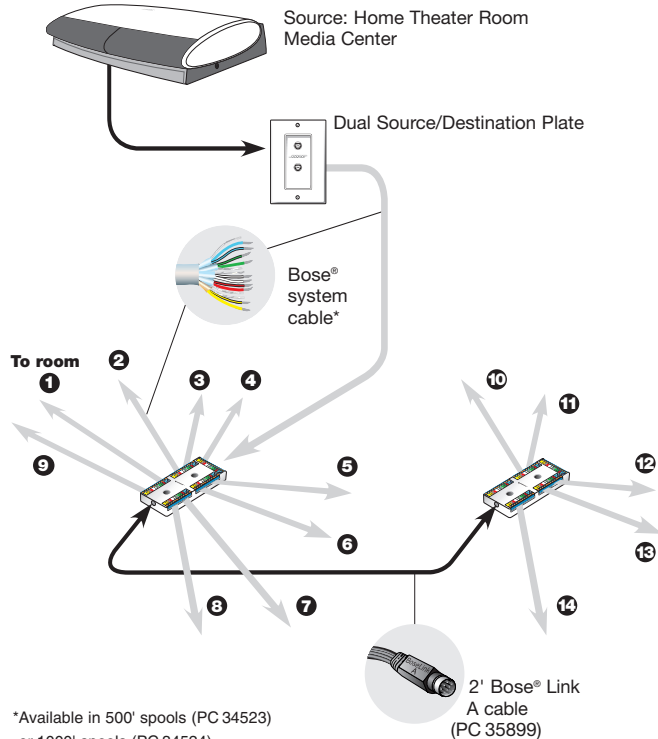

Bose® link Hub Connection configuration 3

Bose® link Hub

Extension/Expansion Terminal Block
White PC 35943

Buy Bose Accessories online at
<http://www.4electronicwarehouse.com>
or call 1-866-224-6171

**For technical assistance,
call Bose at (877) 633-4405**

BOSE®
Better sound through research®

©2005 Bose Corporation, The Mountain Framingham, MA 01701-9168 USA

Connection configuration 1

Connection configuration 2

*Available in 500' spools (PC 34523) or 1000' spools (PC 34524)