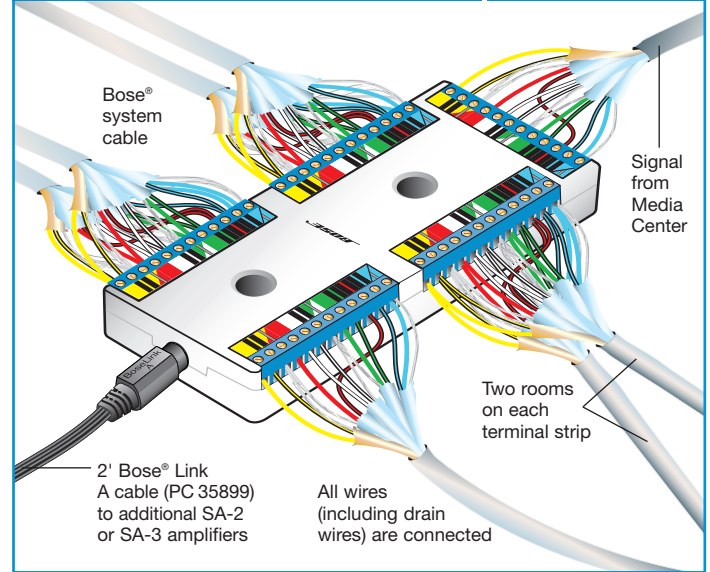

Bose® link Hub Connection configuration 3

Bose® link Hub

Extension/Expansion Terminal Block
White PC 35943

Buy Bose Accessories online at
<http://www.4electronicwarehouse.com>
or call 1-866-224-6171

**For technical assistance,
call Bose at (877) 633-4405**

BOSE®
Better sound through research®

©2005 Bose Corporation, The Mountain Framingham, MA 01701-9168 USA

Connection configuration 1

Connection configuration 2

*Available in 500' spools (PC 34523) or 1000' spools (PC 34524)