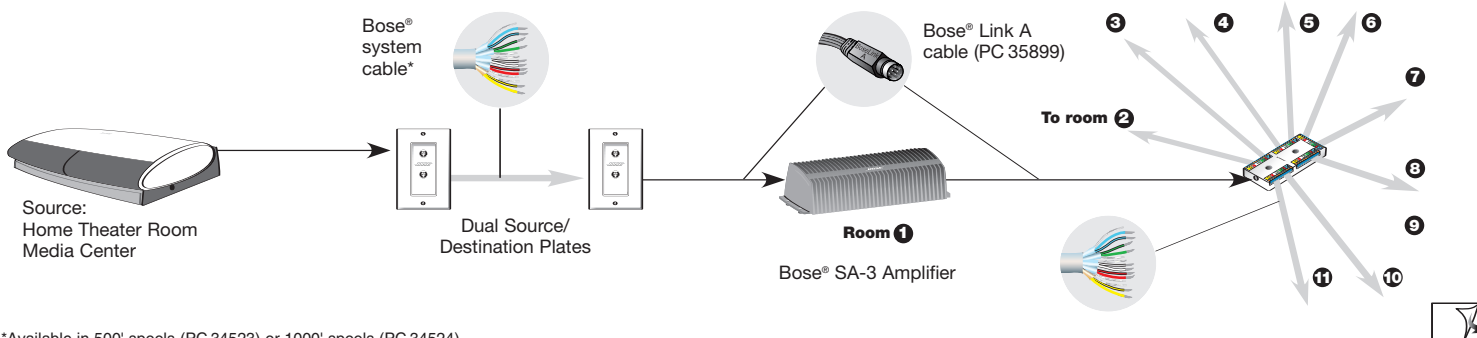

Bose® link Hub Connection configuration 3

Bose® link Hub

Extension/Expansion Terminal Block
White PC 35943

Buy Bose Accessories online at
<http://www.4electronicwarehouse.com>
or call 1-866-224-6171

**For technical assistance,
call Bose at (877) 633-4405**

BOSE®
Better sound through research®

©2005 Bose Corporation, The Mountain Framingham, MA 01701-9168 USA

Connection configuration 1

Connection configuration 2

*Available in 500' spools (PC 34523) or 1000' spools (PC 34524)