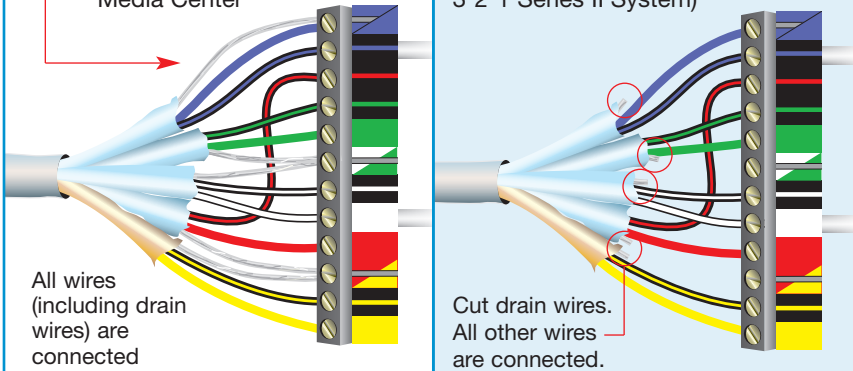

BOSE Professional Installation System

Source/Destination Wall Plate

Dual Source/Destination Plate: White PC 33948, Ivory PC 33949
Single Source/Destination Plate: White PC 34247, Ivory PC 34248

Home Theater – Main Room

Source: Media Center

Destination: Lifestyle® Acoustimass®
Module or TA-2 Home Theater
Amplifier

All wires (including drain wires) are connected

Bose Link Rooms and Local Source

Source:
Home Theater Room
Media Center

Destination: Bose Link Room
(e.g. SA-2/3 Amplifier or
3•2•1 Series II System)

All wires
(including drain
wires) are
connected

Cut drain wires.
All other wires
are connected.

**For technical assistance,
call (877) 633-4405**