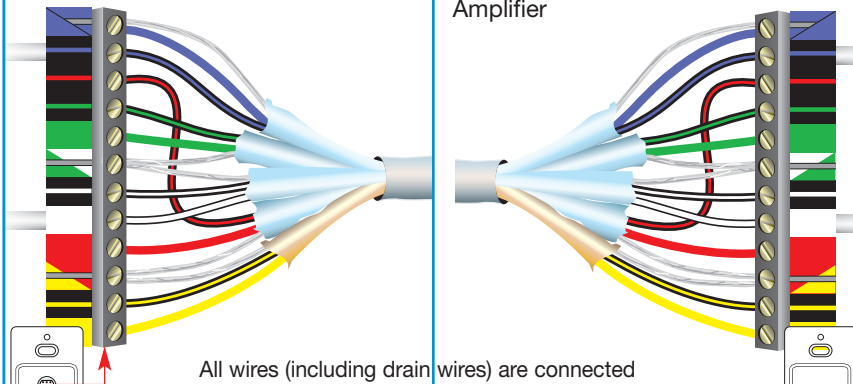

BOSE Professional Installation System

Source/Destination Wall Plate

Dual Source/Destination Plate: White PC 33948, Ivory PC 33949
Single Source/Destination Plate: White PC 34247, Ivory PC 34248

Home Theater – Main Room

Source: Media Center

Destination: Lifestyle® Acoustimass®
Module or TA-2 Home Theater
Amplifier

All wires (including drain wires) are connected

Bose Link Rooms and Local Source

Source:
Home Theater Room
Media Center

Destination: Bose Link Room
(e.g. SA-2/3 Amplifier or
3•2•1 Series II System)

All wires
(including drain
wires) are
connected

Cut drain wires.
All other wires
are connected.

**For technical assistance,
call (877) 633-4405**