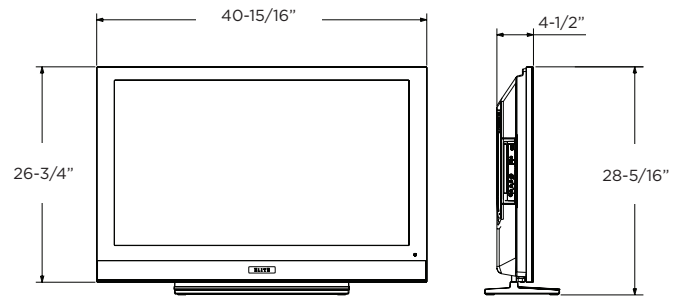

ELITE VIDEO PROCESSING TECHNOLOGY

- Picture Detail Settings – DRE (Off / High / Mid / Low), Black Level (Off / On), ACL (Off / On), Enhance Mode (1 / 2 / 3) and Gamma (1 / 2 / 3)
- Color Temperature Adjustment – 5 settings (High / Mid-High / Mid / Mid-Low / Low)
- Color Temperature Manual Adjustment
- Color Management
- Color Space (1 / 2)
  - 3 Digital Noise Reduction – 3 settings (High / Mid / Low)
  - Field Noise Reduction (Off / High / Mid / Low)
- MPEG Noise Reduction
  - Block Noise Reduction
- Block Noise Reduction Activation (Off / On)
- Mosquito Noise Effect
- Mosquito Noise Reduction (Off / On)
  - Tuner Noise Reduction
- 3 DYC (1 / 2 / 3)
- I-P Mode
  - Digital CTI – Color Transient Improver (On / Off)
  - Natural Resize
  - Natural Enhancer
  - Digital Chroma Decoder (10-bit)

ELITE VIDEO & AUDIO CONNECTIVITY

▶ Inputs - 4 Independent HDMI 1.3 (w/PC support, 2 w/analog audio) - 2 Component - 3 Composite - 1 S-Video - Antenna A & B - USB (Mass Storage Class) - PC - LAN (10/100 Base-T Ethernet)	▶ Outputs - Optical Digital Audio (Dolby Digital/PCM) - Audio - Monitor Audio LR - Subwoofer - SR+ ▶ IR Repeater - Headphone

SOUND TECHNOLOGY

- **New** 17 Watt Stereo Digital Amplifier w/TruBass 2-Way Stereo Speakers
- SRS® WOW / FOCUS / TruBass Surround Sound Audio

CARTON DIMENSIONS

- (W x H x D): 46-1/4" x 33-1/16" x 14-1/4"
- Weight: 86.4 lbs.

UPC

- 012562865003

PRODUCT DIMENSIONS

- Panel (W x H x D): 40-15/16" x 26-3/4" x 4-1/2"
- Panel Weight: 66.9 lbs.