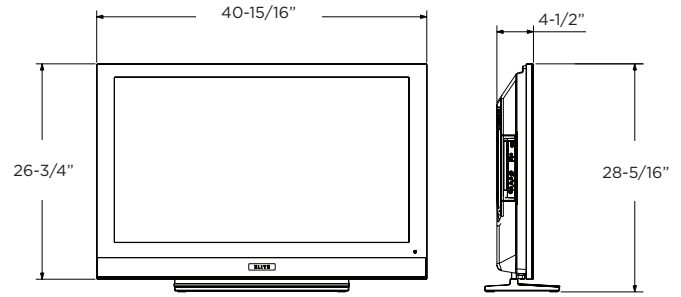

ELITE VIDEO PROCESSING TECHNOLOGY

- Picture Detail Settings – DRE (Off / High / Mid / Low), Black Level (Off / On), ACL (Off / On), Enhance Mode (1 / 2 / 3) and Gamma (1 / 2 / 3)
- Color Temperature Adjustment – 5 settings (High / Mid-High / Mid / Mid-Low / Low)
- Color Temperature Manual Adjustment
- Color Management
- Color Space (1 / 2)
  - 3 Digital Noise Reduction – 3 settings (High / Mid / Low)
  - Field Noise Reduction (Off / High / Mid / Low)
- MPEG Noise Reduction
  - Block Noise Reduction
- Block Noise Reduction Activation (Off / On)
- Mosquito Noise Effect
- Mosquito Noise Reduction (Off / On)
  - Tuner Noise Reduction
- 3 DYC (1 / 2 / 3)
- I-P Mode
  - Digital CTI – Color Transient Improver (On / Off)
  - Natural Resize
  - Natural Enhancer
  - Digital Chroma Decoder (10-bit)

ELITE VIDEO & AUDIO CONNECTIVITY

▶ Inputs - 4 Independent HDMI 1.3 (w/PC support, 2 w/analog audio) - 2 Component - 3 Composite - 1 S-Video - Antenna A & B - USB (Mass Storage Class) - PC - LAN (10/100 Base-T Ethernet)	▶ Outputs - Optical Digital Audio (Dolby Digital/PCM) - Audio - Monitor Audio LR - Subwoofer - SR+ ▶ IR Repeater - Headphone

SOUND TECHNOLOGY

- **New** 17 Watt Stereo Digital Amplifier w/TruBass 2-Way Stereo Speakers
- SRS® WOW / FOCUS / TruBass Surround Sound Audio

CARTON DIMENSIONS

- (W x H x D): 46-1/4" x 33-1/16" x 14-1/4"
- Weight: 86.4 lbs.

UPC

- 012562865003

PRODUCT DIMENSIONS

- Panel (W x H x D): 40-15/16" x 26-3/4" x 4-1/2"
- Panel Weight: 66.9 lbs.