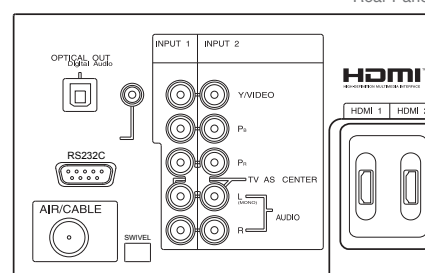

#### Ordering Information

- Television
  - UPC #: 50585 12707 4
  - Boxed Shipping Dimensions: W: 54 1/2" H: 38 3/16" D: 18 3/16"

#### Warranty

- 2-Year Parts and Labor Warranty In-Home Service

<sup>1</sup> Screen size is measured diagonally.

All specifications, features and dimensions are subject to change without notice. Refer to [www.hitachi.us/tv](http://www.hitachi.us/tv) for updates or more information.

Refer to website for Hitachi endorsed accessories and model numbers.

© 2008 Hitachi Ltd. All trademarks are the property of their respective owners.

Side Panel

Rear Panel

\*Input panels shown for illustration purposes only. Actual input placement may vary.