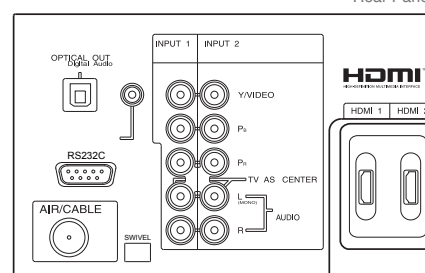

Ordering Information

- Television
 - UPC #: 50585 12707 4
 - Boxed Shipping Dimensions: W: 54 1/2" H: 38 3/16" D: 18 3/16"

Warranty

- 2-Year Parts and Labor Warranty In-Home Service

¹ Screen size is measured diagonally.

© 2008 Hitachi Ltd. All trademarks are the property of their respective owners.

Side Panel

Rear Panel

*Input panels shown for illustration purposes only. Actual input placement may vary.

*Blue indicates step feature