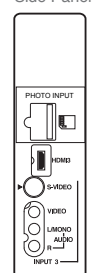

Hitachi Director's Series® P50X902

HITACHI
Inspire the Next

Full HD1080p Plasma HDTV
50" Class (50.03" Diagonal)¹

Design

- High Gloss Crystal Frame
- Power Swivel Stand
- Platinum Trim

Picture Performance

- Full HD1080p High-Definition Display
- High-Aperature Ultra-Black Panel
- Energy Saving Light Sensor
- PictureMaster HD VI
  - MPEG Noise Reduction
  - Dynamic Contrast
  - Dynamic Histogram Processing
  - 16 Bit/281 Trillion Color Processing
  - Automatic 2:3 Film Processing
  - Reel60™ Film Processing
  - Cinema48™ for 24p HDMI™ Inputs
  - 4 HD Aspect Modes
  - 6 SD Aspect Modes
  - Dot by Dot Aspect Mode
  - Game Mode
- ATSC/NTSC/QAM Tuning
- x.v.Color™
- Deep Color
- Custom White Balance
- Adjustable Color Decoder
- Digital Color Management
- 4 Preset Color Temperatures with D.Cinema
- Cross Color Noise Reduction
- Vibrant/Standard Color Space
- 4-Step Black Enhancement
- 10-Bit Digital 4MB 3D Y/C Comb Filter
- Split Screen
- Anti-Reflective Screen
  - Ultra High Contrast
  - Deep-Black Stripe Filter

Convenience Features