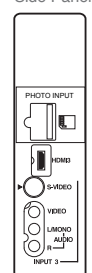

#### Inputs/Outputs

- (3) HDMI™ (V.1.3 with Deep Color, x.v.Color, CEC)
- (2) Wideband Component Inputs
- (3) AV Inputs
  - (1) S-Video Input
  - (1) RF Antenna Input
  - (1) SD Card Input
  - (1) Optical Digital Audio Output
  - (1) IR-Output Ports
  - (1) RS-232C Control Port
  - (1) MMC Card Slot (Service Upgrade Only)

#### Ordering Information

- Television
  - UPC #: 50585 12707 4
  - Boxed Shipping Dimensions: W: 54 1/2" H: 38 3/16" D: 18 3/16"

#### Warranty

- 2-Year Parts and Labor Warranty In-Home Service

<sup>1</sup> Screen size is measured diagonally.

All specifications, features and dimensions are subject to change without notice. Refer to [www.hitachi.us/tv](http://www.hitachi.us/tv) for updates or more information.

Refer to website for Hitachi endorsed accessories and model numbers.

© 2008 Hitachi Ltd. All trademarks are the property of their respective owners.

Side Panel

Rear Panel

\*Input panels shown for illustration purposes only. Actual input placement may vary.