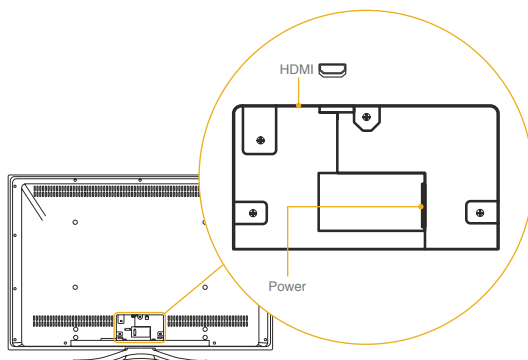

HDTV
MONITOR

HDMI™
HIGH-DEFINITION MULTIMEDIA INTERFACE

Full HD
1080p

120Hz

ULTRAVISION®

UltraThin 1.5