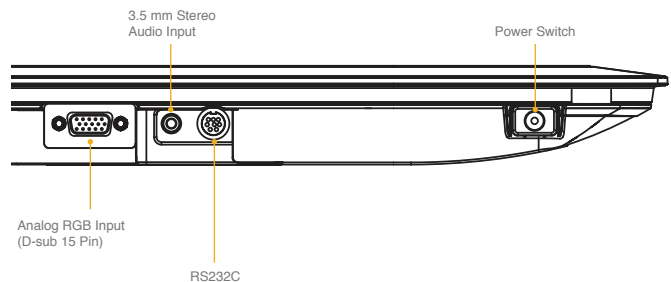

HDTV
MONITOR

HDMI™
HIGH-DEFINITION MULTIMEDIA INTERFACE

Full HD
1080p

120Hz

ULTRAVISION®

UltraThin 1.5