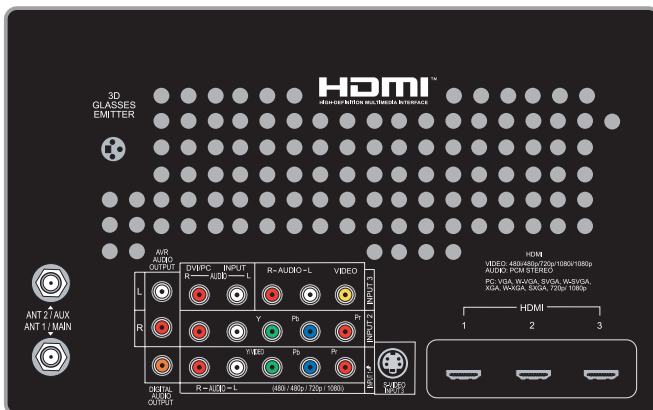

Backpanel

Optical System	
Display Type	1080p DLP®
Pixel Resolution (horizontal x vertical*)	1920 x 1080
Lamp Power	180 Watts
Video Performance	
Mitsubishi Exclusive Processor	6-Color
Video Format Conversion	Plush1080p®
HDMI 1.3a™	Yes
Deep Color (36 bit) and x.v.Color™	Yes
PerfectColor™	Yes
Video Noise Reduction	Color 4D
Picture Format Modes (4:3 sources)	6
Picture Format Modes (16:9 sources)	3
User Controls	
Easy Connect™	Yes
ChannelView™	Yes
A/V Adjustment (memorized by input)	Yes
Color Temperature Control (by input)	High/Low
Video Modes: Brilliant/Bright/Natural/Game	Yes
Full Screen Image Freeze	Yes
Audio	
Internal Loudspeakers	Stereo Full Range
Speaker Size	5 1/2" x 2 1/4"
Output Power (watts/ch.)	10W x 2
Level Sound (Dynamics Limiter)	Yes
Digital Output (PCM) for All Analog Sources	Yes
Tuning	
Combined Tuner Analog/Digital/Cable (In The Clear)	1
Antenna (RF) Inputs	2
Front Inputs	
Front Component/Composite Combined	1
Front USB Photo Input	1
Rear Inputs	
Component Input (480i/480P/720P/1080i) (One Component/Composite Combined)	2
Rear A/V Inputs with S-Video	1
Rear Stereo Audio Input for PC/DVI Source	1
Rear HDMI™ Inputs	3
480i, 480p, 720p, 1080i (60Hz)	Yes
1080p (24Hz, 30Hz, 60Hz)	Yes
HDMI™ Digital PC Compatibility	
640 x 480, 898 x 480, 800 x 600, 1064 x 600, 1024 x 768, 1280 x 720, 1365 x 768, 1280 x 1024 @ 60Hz	Yes
1920 x 1080 @ 24Hz, 30Hz, 60Hz	Yes
Outputs	
Stereo Audio Output	1 (fixed)
Digital Audio Output (Dolby® Digital / PCM)	1 (coaxial)
3D IR Emitter	1
Remote Control	
Remote Control	Partially Illuminated
5 Device Multibrand Illuminated Remote	Yes
Customization Features	
Direct IR Input Selection	Yes
Direct IR Format Selection	Yes
Independent IR Power ON / OFF	Yes