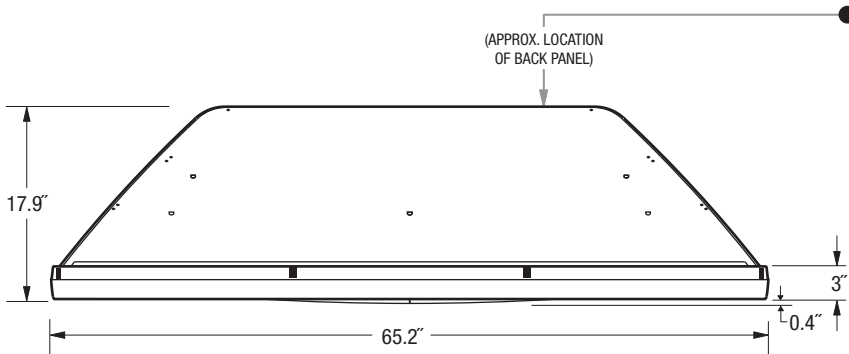

WD-73C9

HOME THEATER TV

OVERALL DIMENSIONS (Approx.)

Height	Width	Depth	TV Weight	Operating Power Consumption
43.6"	65.2"	17.9"	92.8 lbs	218 W

TOP

BACK PANEL

SIDE PANEL

FRONT

LEFT SIDE

Note: Illustrations not necessarily to scale.

Descriptions and specifications subject to change without notice. The dimensions are approximate for general information when deciding the locations and placements of the product. When creating a custom-built environment for this product, please take exact measurements from the specific unit to be installed before doing any finished carpentry. When installing the unit, allow for air circulation, ventilation, and variations due to manufacturing tolerances. The cosmetic appearance of the product may vary from that depicted here. Not responsible for typographical or printed errors.