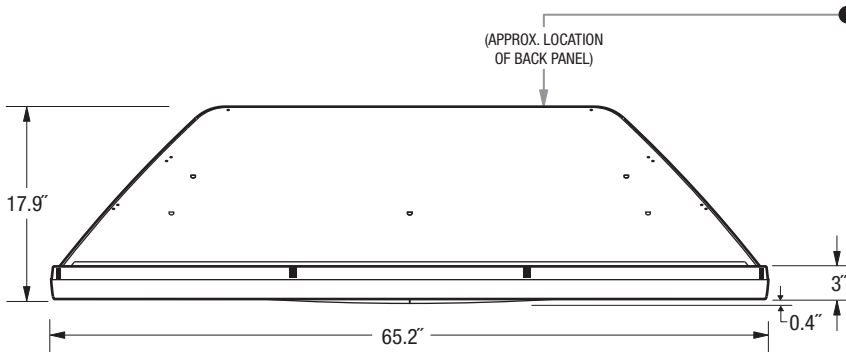

WD-73C9

HOME THEATER TV

OVERALL DIMENSIONS (Approx.)

Height	Width	Depth	TV Weight	Operating Power Consumption
43.6"	65.2"	17.9"	92.8 lbs	218 W

TOP

BACK PANEL

SIDE PANEL

FRONT

LEFT SIDE

Note: Illustrations not necessarily to scale.

Descriptions and specifications subject to change without notice. The dimensions are approximate for general information when deciding the locations and placements of the product. When creating a custom-built environment for this product, please take exact measurements from the specific unit to be installed before doing any finished carpentry. When installing the unit, allow for air circulation, ventilation, and variations due to manufacturing tolerances. The cosmetic appearance of the product may vary from that depicted here. Not responsible for typographical or printed errors.