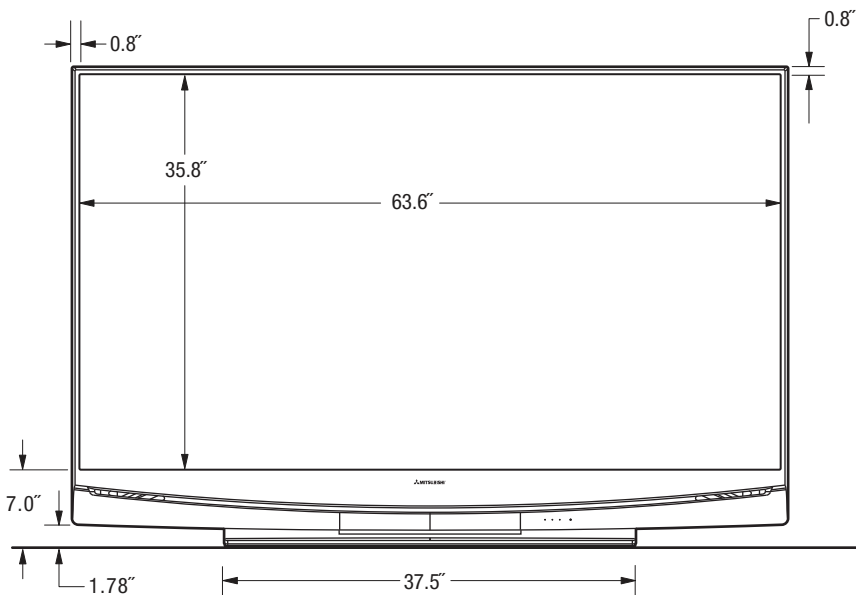

WD-73C9

HOME THEATER TV

OVERALL DIMENSIONS (Approx.)

Height	Width	Depth	TV Weight	Operating Power Consumption
43.6"	65.2"	17.9"	92.8 lbs	218 W

TOP

BACK PANEL

SIDE PANEL

FRONT

LEFT SIDE

Note: Illustrations not necessarily to scale.

Descriptions and specifications subject to change without notice. The dimensions are approximate for general information when deciding the locations and placements of the product. When creating a custom-built environment for this product, please take exact measurements from the specific unit to be installed before doing any finished carpentry. When installing the unit, allow for air circulation, ventilation, and variations due to manufacturing tolerances. The cosmetic appearance of the product may vary from that depicted here. Not responsible for typographical or printed errors.