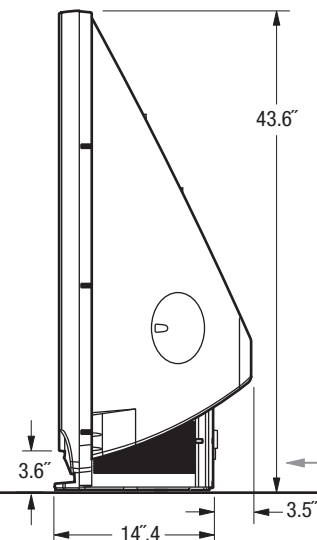

WD-73C9

HOME THEATER TV

OVERALL DIMENSIONS (Approx.)

Height	Width	Depth	TV Weight	Operating Power Consumption
43.6"	65.2"	17.9"	92.8 lbs	218 W

TOP

BACK PANEL

SIDE PANEL

FRONT

LEFT SIDE

Note: Illustrations not necessarily to scale.

Descriptions and specifications subject to change without notice. The dimensions are approximate for general information when deciding the locations and placements of the product. When creating a custom-built environment for this product, please take exact measurements from the specific unit to be installed before doing any finished carpentry. When installing the unit, allow for air circulation, ventilation, and variations due to manufacturing tolerances. The cosmetic appearance of the product may vary from that depicted here. Not responsible for typographical or printed errors.