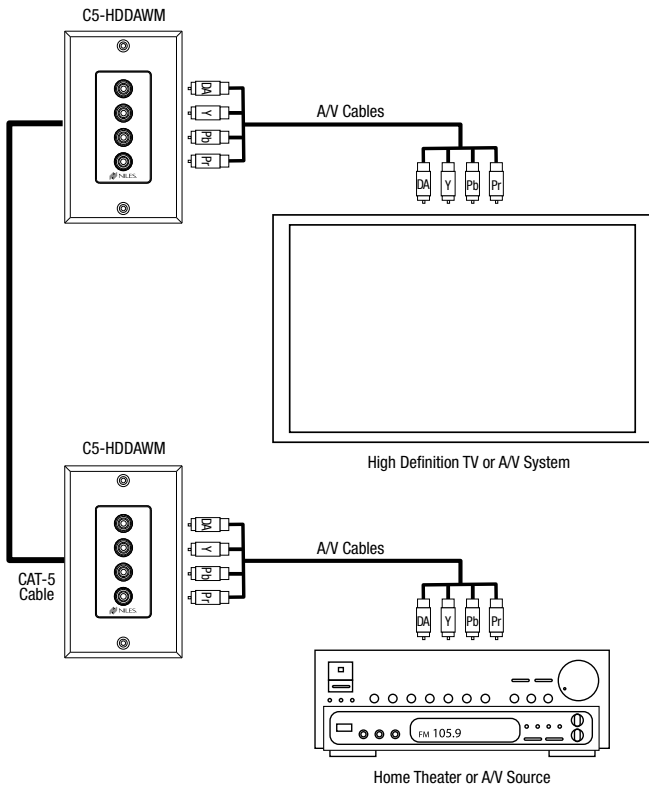

INSTALLATION

1. Turn off all power to equipment prior to installation.
2. Make all CAT-5 connections using the components shown in the diagram below.
3. Do not share any other signals on the CAT-5 cable other than the signals being extended by the CAT-5 baluns.
4. Terminate all cables as straight through T-568A terminations.
5. Using the appropriate interconnect cables connect both the source and the destination equipment to the CAT-5 baluns.
6. Once all connections have been made you may power on the equipment again.

C5-HDDAWM Balun Connection Diagram