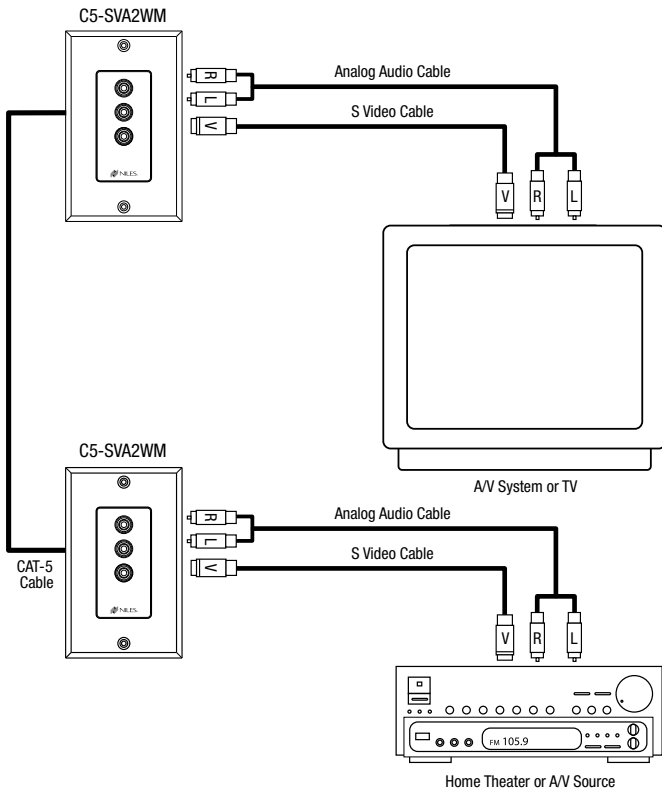

INSTALLATION

1. Turn off all power to equipment prior to installation.
2. Make all CAT-5 connections using the components shown in the diagram below.
3. Do not share any other signals on the CAT-5 cable other than the signals being extended by the CAT-5 baluns.
4. Terminate all cables as straight through T-568A terminations.
5. Using the appropriate interconnect cables connect both the source and the destination equipment to the CAT-5 baluns.
6. Once all connections have been made you may power on the equipment again.

C5-SVA2WM Balun Connection Diagram