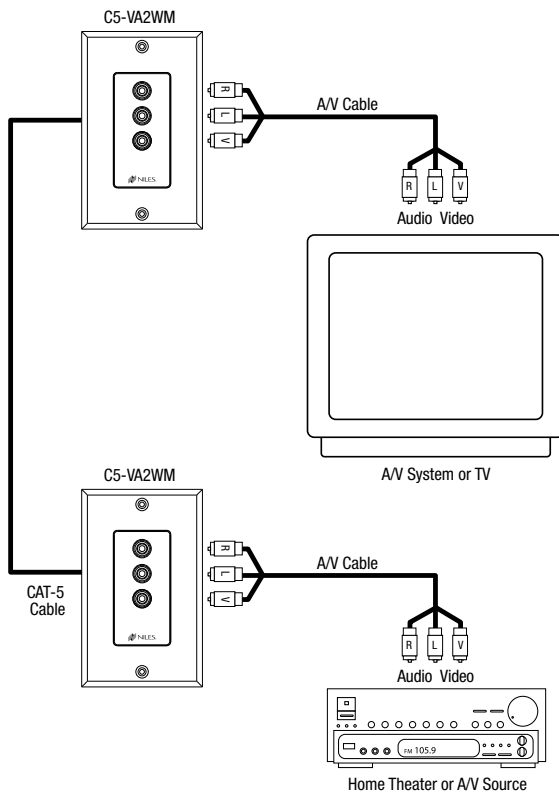

INSTALLATION

1. Turn off all power to equipment prior to installation.
2. Make all CAT-5 connections using the components shown in the diagram below.
3. Do not share any other signals on the CAT-5 cable other than the signals being extended by the CAT-5 baluns.
4. Terminate all cables as straight through T-568A terminations.
5. Using the appropriate interconnect cables connect both the source and the destination equipment to the CAT-5 baluns.
6. Once all connections have been made you may power on the equipment again.

C5-VA2WM Balun Connection Diagram