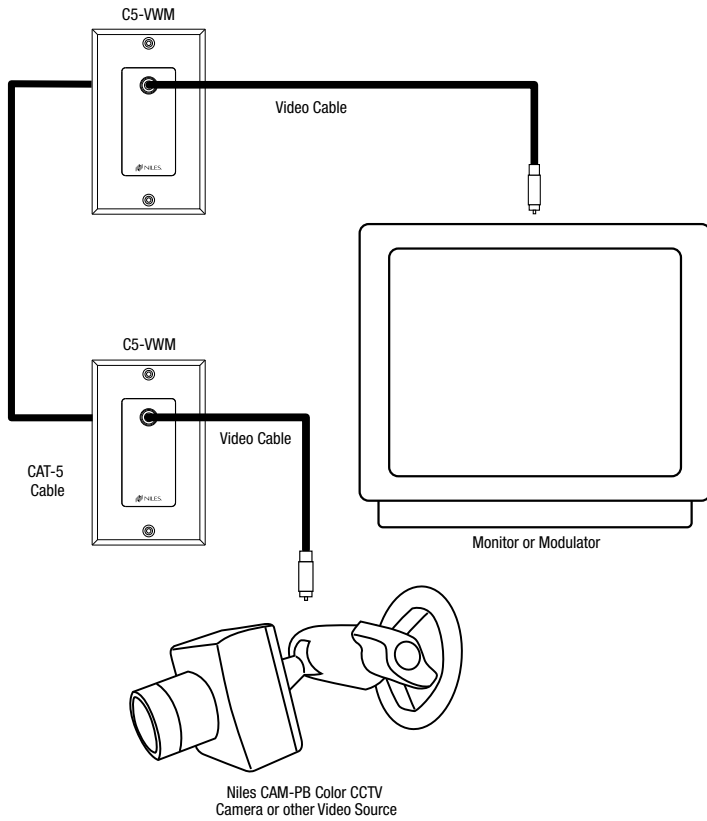

INSTALLATION

1. Turn off all power to equipment prior to installation.
2. Make all CAT-5 connections using the components shown in the diagram below.
3. Do not share any other signals on the CAT-5 cable other than the signals being extended by the CAT-5 baluns.
4. Terminate all cables as straight through T-568A terminations.
5. Using the appropriate interconnect cables connect both the source and the destination equipment to the CAT-5 baluns.
6. Once all connections have been made you may power on the equipment again.

C5-VWM Balun Connection Diagram