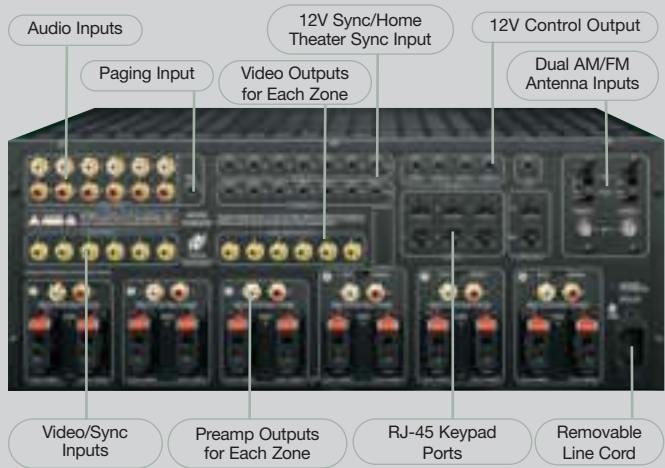

SPECIFICATIONS

CONTINUOUS POWER

30W per channel RMS at 8 ohms (any zone driven)
37W per channel RMS at 4 ohms (any zone driven)

DISTORTION

.04% THD 20Hz-20kHz (8 ohm), .06% THD 20Hz-20kHz (4 ohm)

FM/AM TUNER

Two internal AM/FM stereo tuners

SYSTEM EXPANSION

Up to 18 zones

VIDEO

Input impedance 75 ohms composite
Output impedance 75 ohms composite
Output level 1Vpp
Video Bandwidth DC to 6Mhz min.

WARRANTY

Two-year limited

OVERALL DIMENSIONS

17" wide x 7-1/8" high (including feet) x 15" deep.
With Rack-Mount 19" wide x 7-1/8" high

NET WEIGHT

40 lbs
Rack-Mount 40.5 lbs

SAFETY CERTIFICATION

CSA-E65 Listed*, Tested under UL6500 standards

*Pending

B L E N D I N G   T E C H N O L O G Y   A N D   A R C H I T E C T U R E ®

Niles Audio Corporation www.nilesaudio.com 1-800-BUY-HIFI (289-4434)