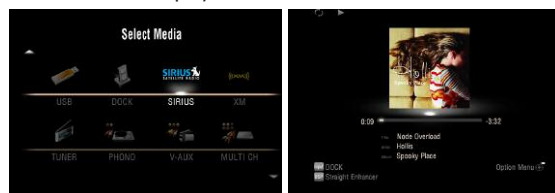

Advanced Features

- New SCENE buttons (BD/DVD, TV, CD and Radio) - quick and simple to use
- YPAO sound optimization for automatic speaker setup
- HD Radio™ Receiver
- XM ready with XM HD Surround powered by Neural Surround
- SIRIUS Satellite Radio ready
- USB port for portable audio players and flash drives (MSC)
- iPod compatibility via optional YDS-11 Universal Dock
- Bluetooth (A2DP) compatibility with optional Yamaha Bluetooth® Wireless Audio Receiver YBA-10
- New GUI on-screen display with album art

- Dialogue Lift
- iPod song titles displayed in English and Western European languages on the front panel and on-screen display
- HDMI CEC functionality, HDMI standby through functionality
- Initial Volume Setting and Maximum Volume Setting
- Preset remote unit

Surround Realism

- CINEMA DSP 3D (17 DSP programs) with Adaptive DSP Level
- Adaptive DRC (Dynamic Range Control)
- Compressed Music Enhancer
- SILENT CINEMA and Virtual CINEMA DSP
- Audio Delay for adjusting Lip-Sync (0-240ms)

Versatile Zone Control

- Zone 2 on/off and control on front panel
- Remote input/output
- Programmable +12V trigger output

GUI On-Screen Display

Select Media (Left) and iPod Music Playback via YDS-11 (right)