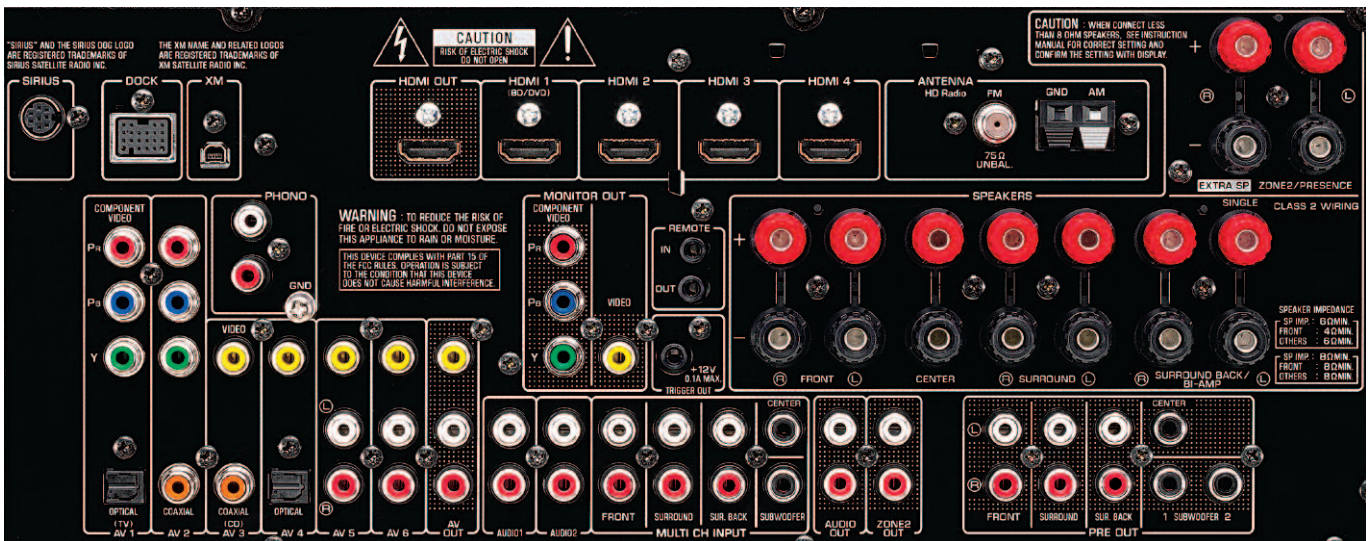

AV Receiver RX-V1065

NEW PRODUCT BULLETIN

Main Specifications

Audio Section	
Minimum RMS Output Power (8 ohms, 20 Hz-20 kHz, 0.08% THD)	
Front Channels	105 W +105 W
Center Channel	105 W
Surround Channels	105 W +105 W
Surround Back Channels	105 W +105 W
Dynamic Power/Channel Front, Ch 8/6/4/2 ohms)	
	140/175/205/250 W
Input Sensitivity/Impedance	
Phono MM	3.5 mV/47 k-ohms
AV5	200 mV/47 k-ohms
(1 kHz, 100 W/8 ohms)	
Subwoofer	200 mV/47 k-ohms
Rec Out	200 mV/1.2 k-ohms
Output Level/Impedance	
Pre Out (F/C/S/SB)	1 V/1.2 k-ohms
Subwoofer	1 V/1.2 k-ohms
Zone 2 Out	200 mV/1.2 k-ohms
Frequency Response (AV5, Front ch)	
	10 Hz-100 kHz +0, -3 dB

Total Harmonic Distortion (AV5, Pure Direct, Front Sp Out)	0.06% (20 Hz-20 kHz, 50 W/8 ohms)
Signal-to-Noise Ratio (AV5, Pure Direct, 250 mV)	100 dB

Video Section

Video Monitor Out Frequency Response	5 Hz-60 MHz -3 dB
Component Video Signal	

Tuner Section

FM 50dB Quieting Sensitivity	Mono	3 μV (20.8 dBf)
FM Signal-to-Noise Ratio	Mono	74 dB
	Stereo	70 dB

General

Dimensions (W x H x D)	17 ¹/₈ x 6 ³/₄ x 14 ³/₈
Weight	24.5 lbs

YDS-11 Universal Dock for iPod

The optional YDS-11 Universal Dock lets you connect your iPod to the receiver.

iPod not included

Yamaha Bluetooth® Wireless Audio Receiver

The optional YBA-10 Bluetooth Wireless Audio Receiver docks to the receiver and supports A2DP audio streaming, so users can enjoy music wirelessly from Bluetooth-enabled mobile phones, Windows PCs and Macs.

Extensive Connections

Inputs	
HDMI	4
XM Connect-and-Play	1
SIRIUS	1
Radio Antenna (FM/AM) incl. HD Radio	1 / 1
Dock Terminal for Optional Dock Accessories	1
Optical Digital (Fixed)	2
Coaxial Digital (Fixed)	2
Analog Audio* incl. Phono	6
Component Video (Fixed)	2
Multi-Channel External Decoder	8ch

* Including front panel terminals.

Outputs	
HDMI	1
Analog Audio	2
Pre Out	7ch
Component Video Monitor	1
Composite Monitor	1
Composite AV	1
Speaker (without subwoofer)* / **	7ch / 9 ter.
Subwoofer	2

* Assignable for surround back L/R to bi-amp (front L/R).

** Banana-plug compatible.

Others

Zone 2 Audio Out	1
Remote In/Out	1 / 1
+12V/0.1A Trigger Out	1